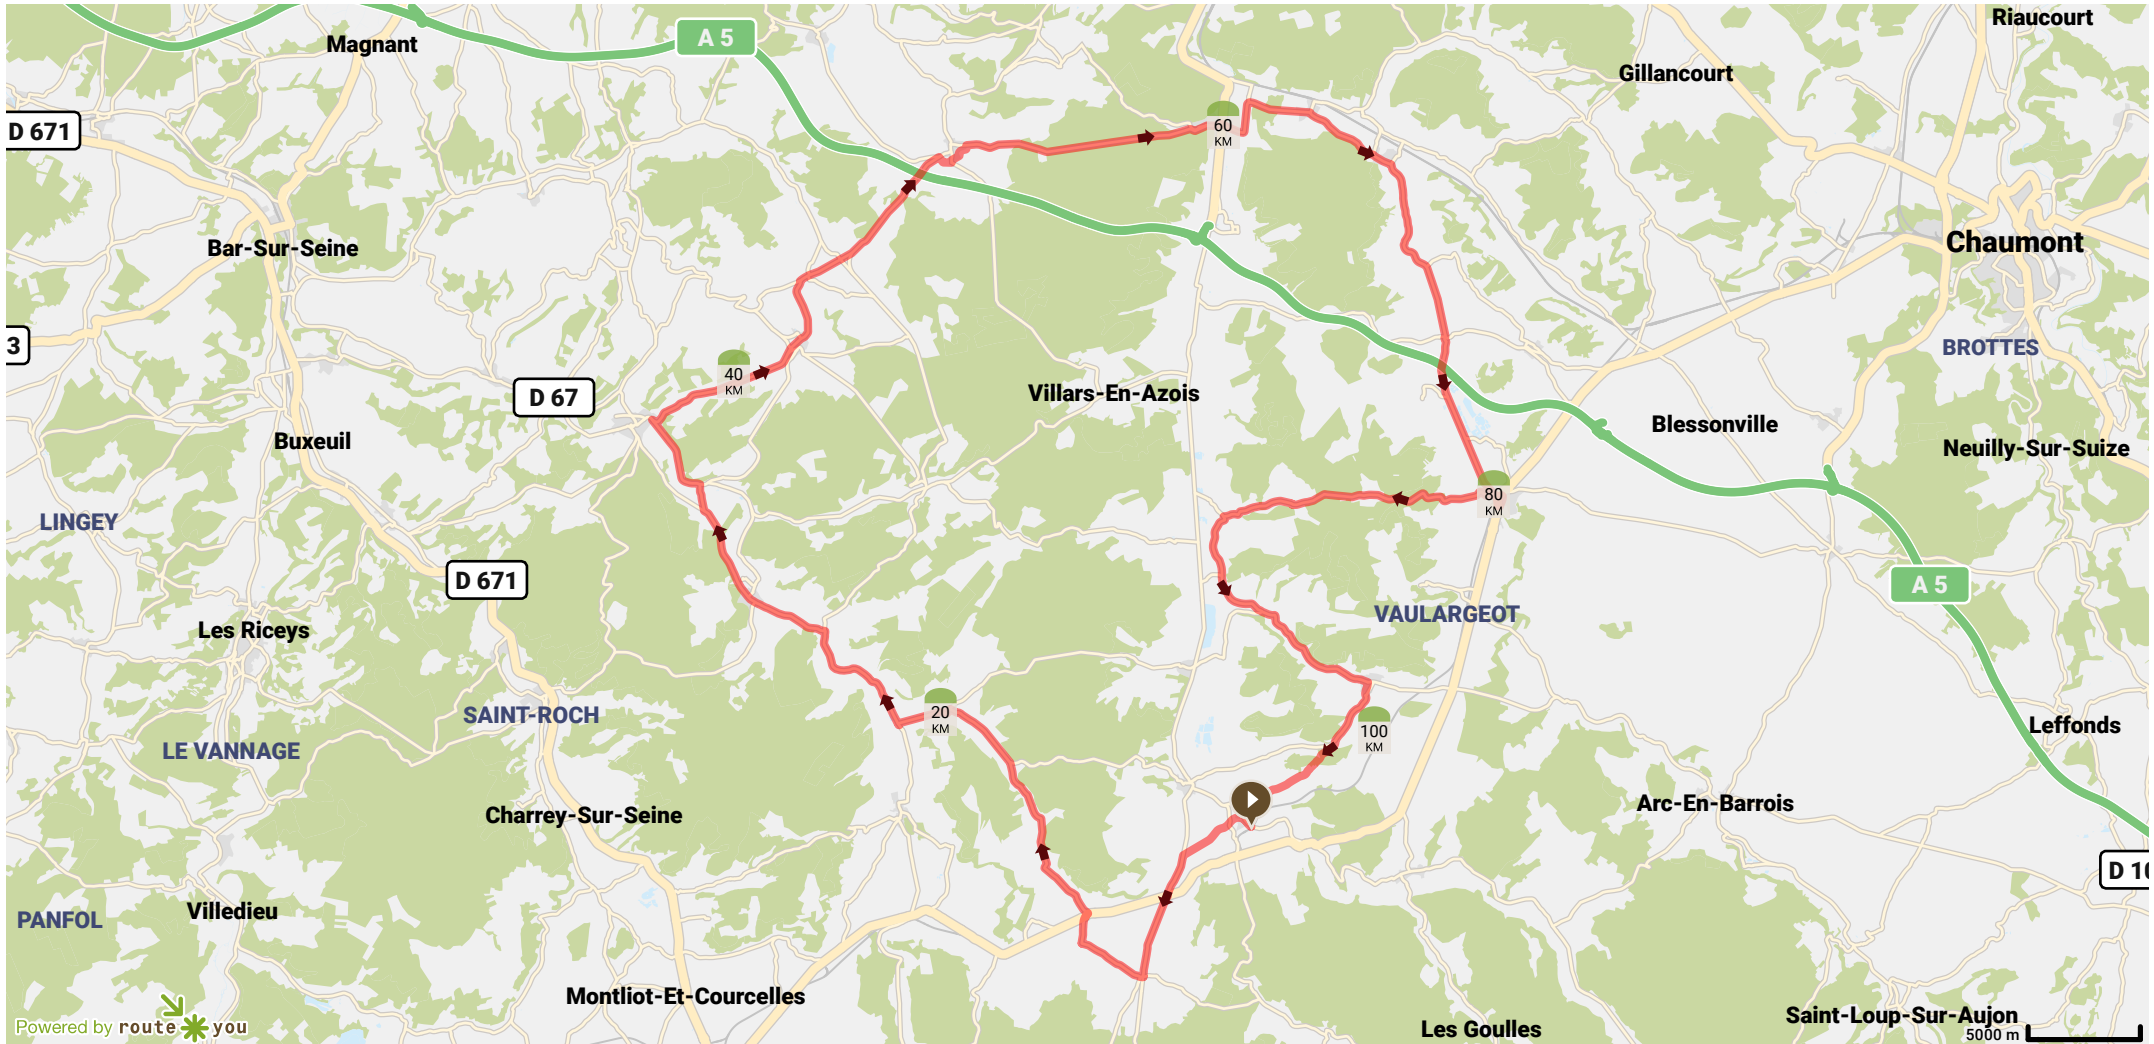

# Chienvenue fietsroute 2

- ↔ Lengte: 103.9 km
- ⤴ Stijging: 822 m
- ⤴ Moeilijkheidsgraad: 8/10

Powered by route you

Map Data: © OpenStreetMap Contributors; Cartography: © RouteYou