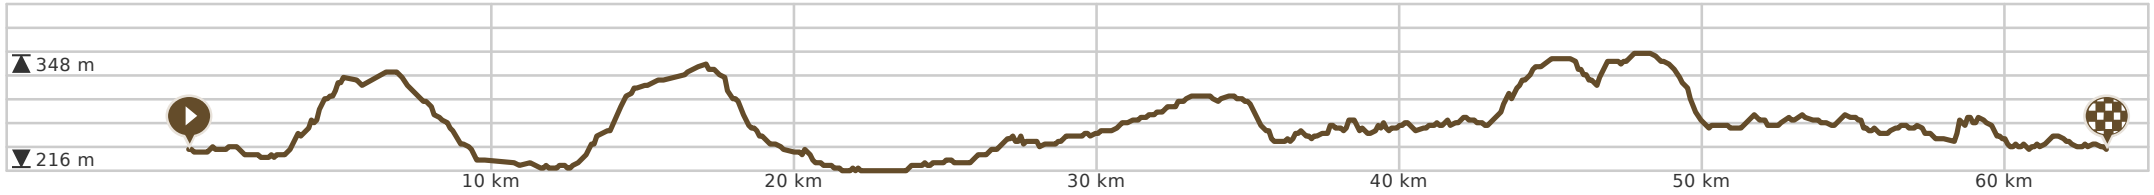

# Chienvenue racefietsroute 7

- ↔ Lengte: 63.34 km
- ⤴ Stijging: 584 m
- ⤵ Moeilijkheidsgraad: 7/10

Powered by route you

Map Data: © OpenStreetMap Contributors; Cartography: © RouteYou