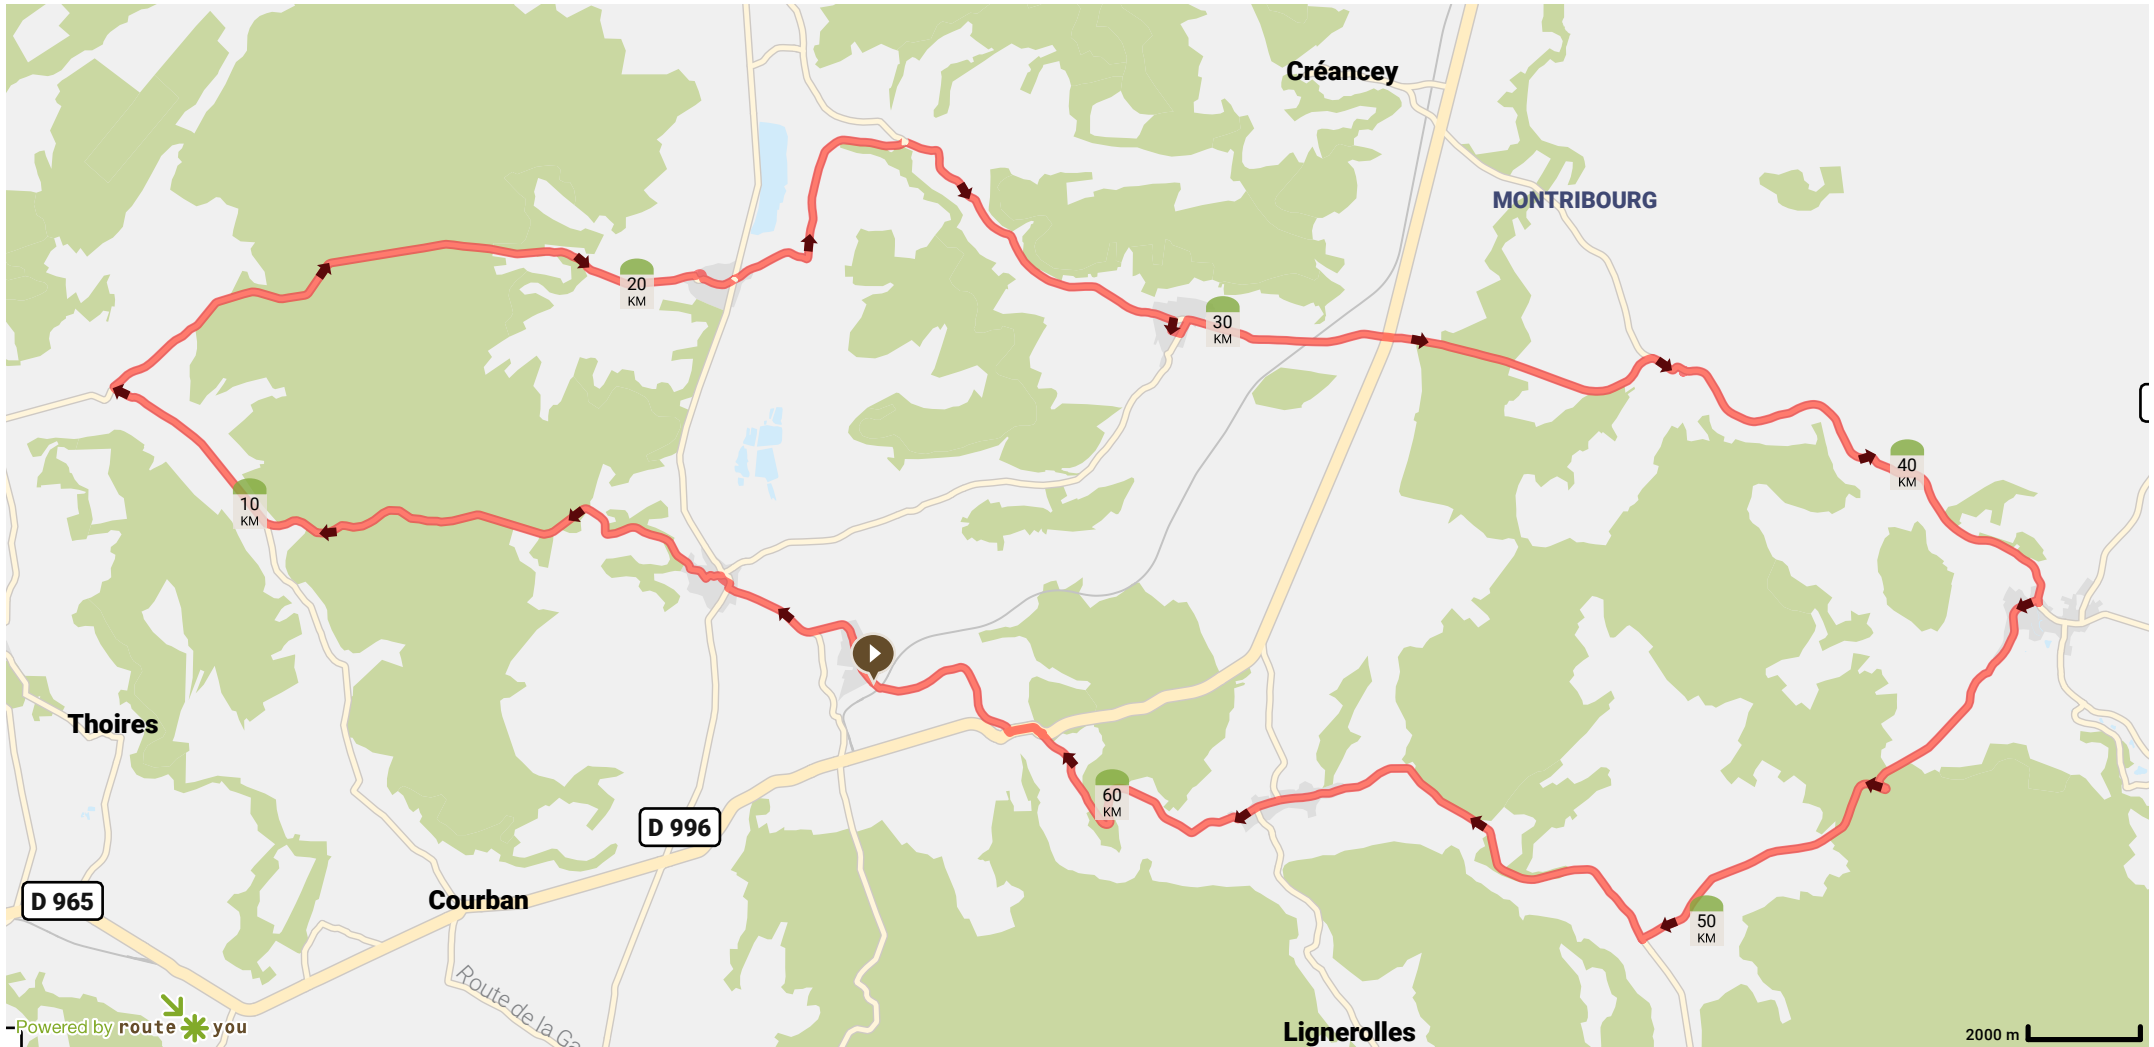

# Chienvenue racefietsroute 7

- ↔ Lengte: 63.34 km
- ⤴ Stijging: 584 m
- ⤵ Moeilijkheidsgraad: 7/10

Powered by route you

Map Data: © OpenStreetMap Contributors; Cartography: © RouteYou